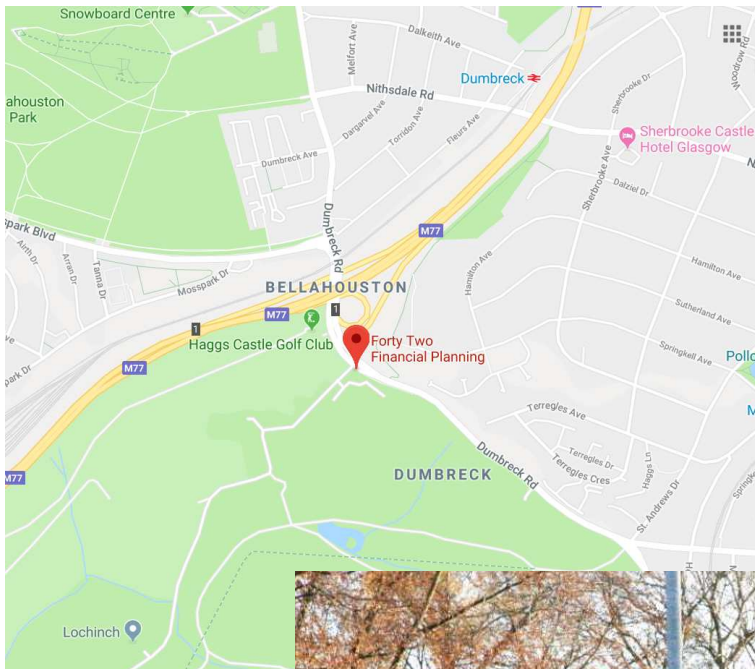

Acumen Financial Planning

architects of financial promise

Lochinch House, 86 Dunbreck Road, Glasgow, G41 4SN

From Glasgow City Centre: Take M8 south over Kingston Bridge then take exit J22 (Kilmarnock/Prestwick Airport) onto M77. Take 1st exit J1 (Pollokshields/Mosspark). Take centre lane to traffic lights & bear left (Hampden/Shawlands/Pollokshaws). Immediate right at second lights into Pollok Park. Take 1st left & left again.

From the south: Take the M77 to Glasgow. Exit J1 (Clyde Tunnel/Glasgow Airport/Greenock). Take right lane & turn right at traffic lights (Hampden/Shawlands/Pollokshaws). At the second set of traffic lights turn right into Pollok Country Park. Then first left & left again into car park.